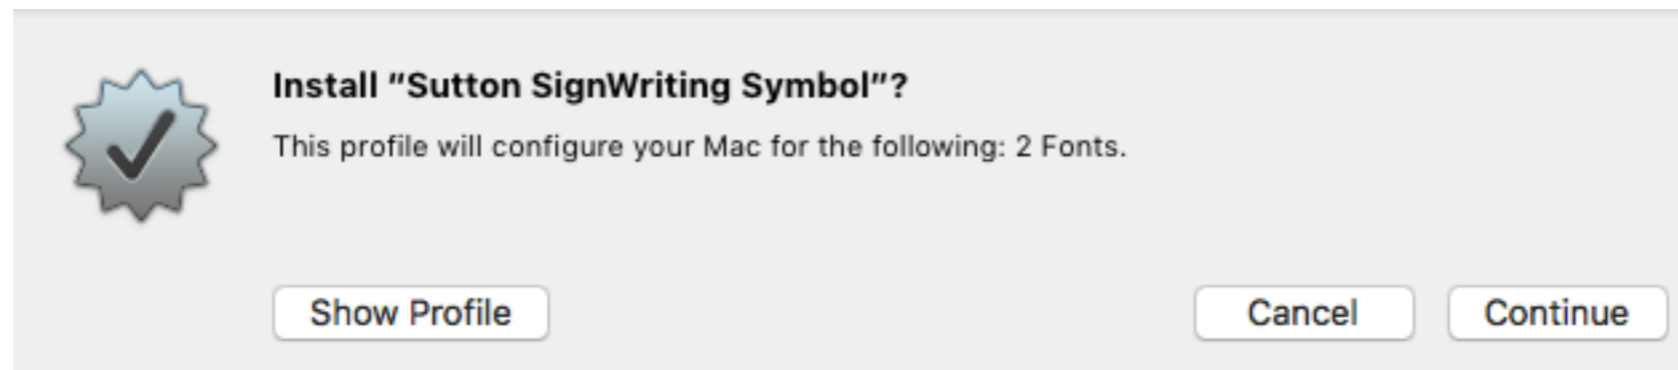

Sutton SignWriting Profiles

Installing on OS X

Installing the configuration profiles on OS X is straight forward. Simply download the files and use the finder to open the profiles.