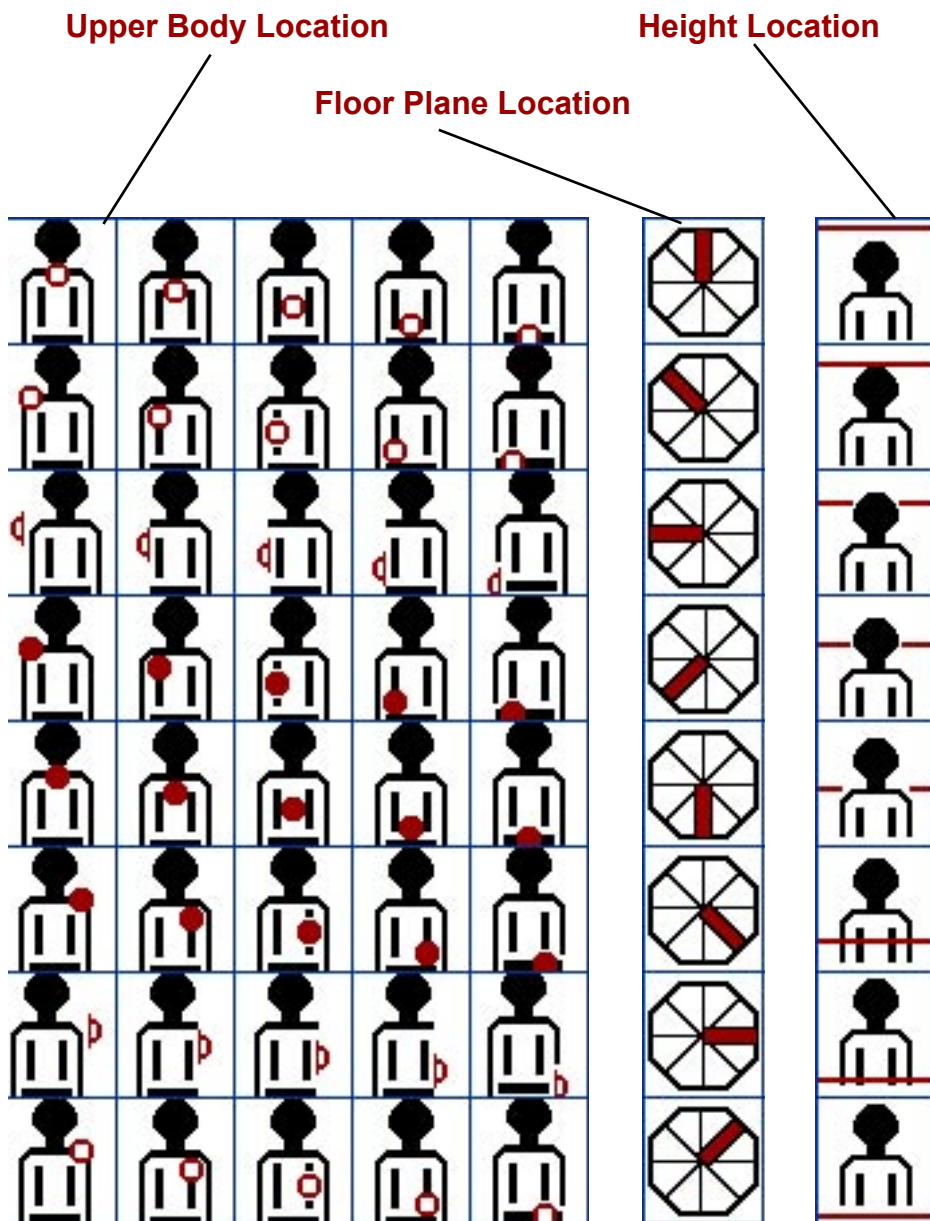

SignWriting Location Symbols

used in SignBank For Research Use, in the SSS-2004

Sorting By Location Symbols

SignWriting can be sorted by detailed Location Symbols that are not actually written in the signs themselves. The markers show precise location of contact on the body, or precise location in space.

Some Location Symbols in SignBank for Research Use

1

Height, Width
Depth Location

Height-Width-Depth Location

Height, width and depth can be marked in SignSpellings, by placing the Location Symbols for each Syllable, at the end of each Syllable.

Syllables are the beginning, middle and ends of a sign. All of the symbols inside one Syllable are done at the same time. So the Location Symbols are marking that syllables' position in space.

In the diagram on the next page, height, width and depth are marked with three combined symbols. In the diagram below, depth is marked with Floor Plane Location Symbols. Height-Width-Depth Symbols are listed at the end of this section.

	 1	SignSpelling Syllable 1 Beginning Position & Location
help (10) (v) He/she helps me.	 2	
Movement Description He or she (located in front of me in the far left corner) helps me (the movement comes back to me, toward my chest).	* 3	
	 4	
	 5	Syllable 2 Movement & Location At End Of Movement
 6		