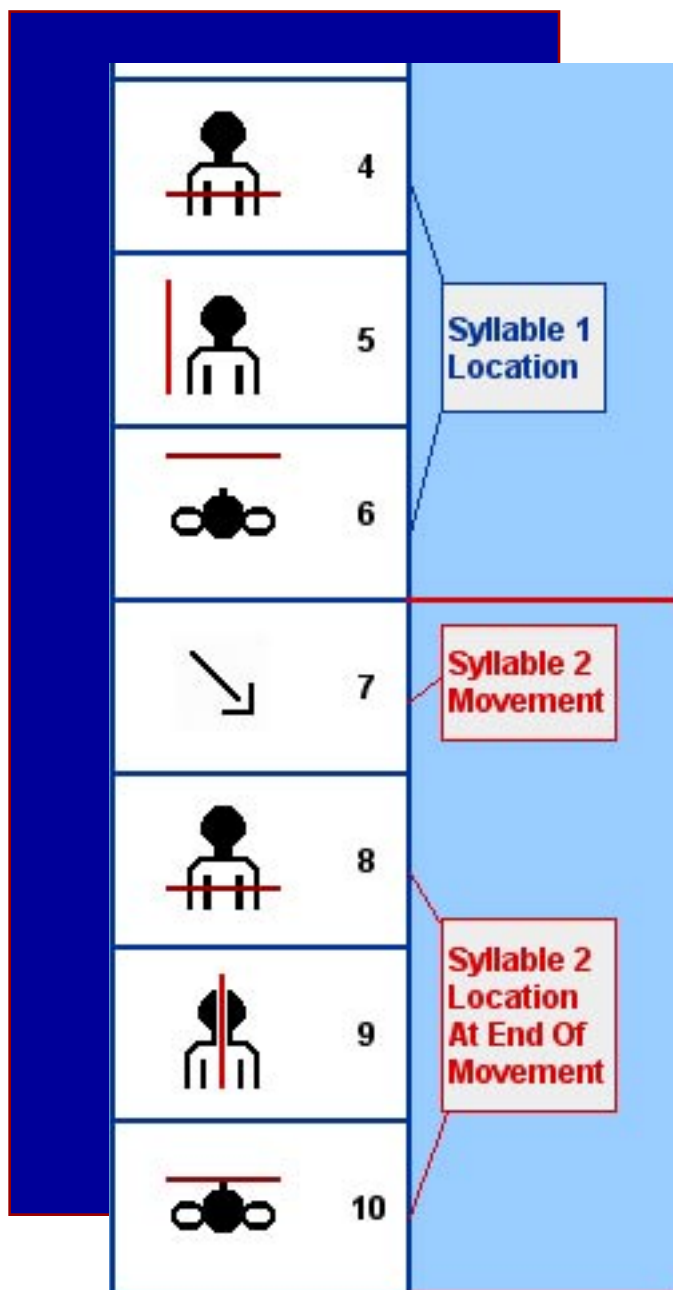

SignWriting Location Symbols

used in SignBank For Research Use, in the SSS-2004

Sorting By Location Symbols

SignWriting can be sorted by detailed Location Symbols that are not actually written in the signs themselves. The markers show precise location of contact on the body, or precise location in space.

Some Location Symbols in SignBank for Research Use

1

Height, Width
Depth Location

Height-Width-Depth Location

Height, width and depth can be marked in SignSpellings, by placing the Location Symbols for each Syllable, at the end of each Syllable.

Syllables are the beginning, middle and ends of a sign. All of the symbols inside one Syllable are done at the same time. So the Location Symbols are marking that syllables' position in space.

In the diagram on the next page, height, width and depth are marked with three combined symbols. In the diagram below, depth is marked with Floor Plane Location Symbols. Height-Width-Depth Symbols are listed at the end of this section.