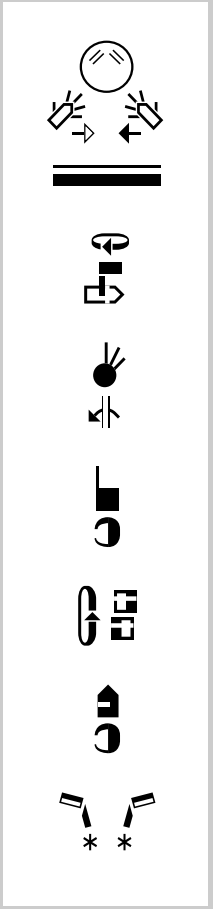

# David

From ASL Wikipedia

- 
- This page was last modified on 26 June 2014, at 21:27.
  - This page has been accessed once.