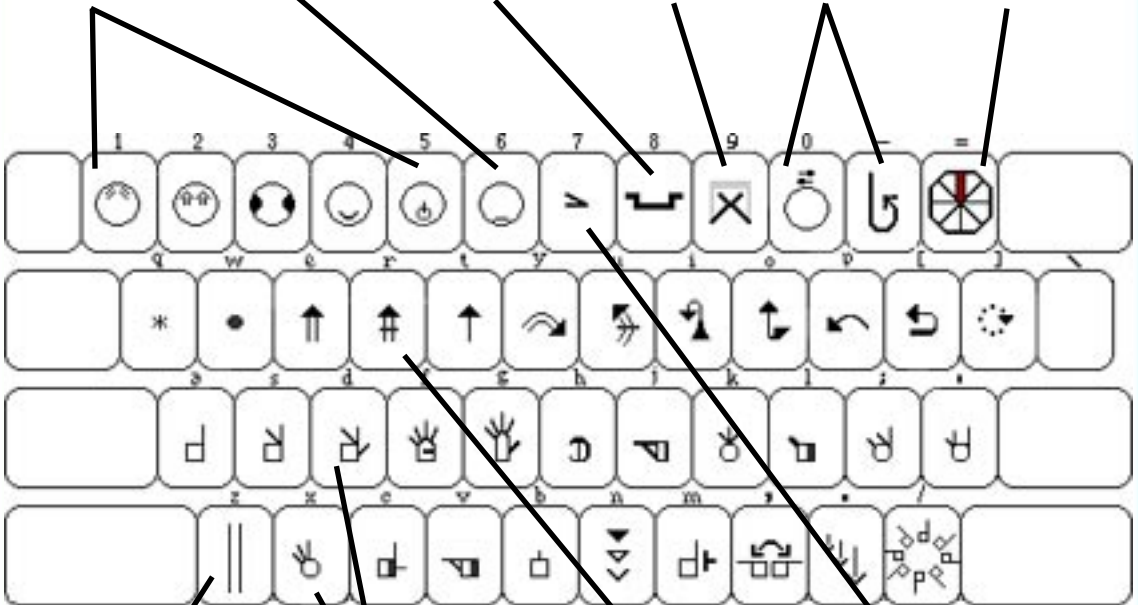

Typing SSS-2004

The International Movement-Writing Keyboard

40 Symbol Keys

....55 groups are combined onto 40 keys...

5 Face Keys

Head

Upper Body

Limbs

FullBody

Location

Punctuation Key

15 Hand Keys

12 Movement Keys

Dynamics

Typing SSS-2004

The International Movement-Writing Keyboard

15 Hand Keys

Extend Across Bottom 2 Rows of SSS-2004 Keyboard

Typing SSS-2004: Keys 01-15

Key names below are based on the US Keyboard.

-  **Key 01** (A Key): Index Finger
-  **Key 02** (S Key): Index-Middle Fingers
-  **Key 03** (D Key): Thumb-Index-Middle Fingers
-  **Key 04** (F Key): Four Fingers
-  **Key 05** (G Key): Five Fingers
-  **Key 06** (H Key): Claw-Cup
-  **Key 07** (J Key): Oval-Angle
-  **Key 08** (K Key): Baby Finger Down
-  **Key 09** (L Key): Baby Finger Up
-  **Key 10** (; Key): Ring Finger
-  **Key 11** (, Key): Middle Finger
-  **Key 12** (X Key): Index-Thumb Forward, Others Up
-  **Key 13** (C Key): Index-Thumb Up, Others Down
-  **Key 14** (V Key): Index-Thumb Forward, Others Down
-  **Key 15** (B Key): Thumb

Typing SSS-2004: Keys 16-28

Key names below are based on the US Keyboard.

-  **Key 16** (Q Key): Contact
-  **Key 17** (W Key): Finger Movement
-  **Key 18** (E Key): Straight Wall Plane
-  **Key 19** (R Key): Straight Diagonal Plane
-  **Key 20** (T Key): Straight Floor Plane
-  **Key 21** (Y Key): Curves Parallel Wall Plane
-  **Key 22** (U Key): Curves Hit Front Wall
-  **Key 23** (I Key): Curves Hit Ceiling
-  **Key 24** (O Key): Curves Hit Floor
-  **Key 25** (P Key): Curves Parallel Floor Plane
-  **Key 26** ([Key): Curves Hit Side Wall
-  **Key 27** (]) Key): Circular Movement
-  **Key 28** (1 Key): Brow & Eyebrows