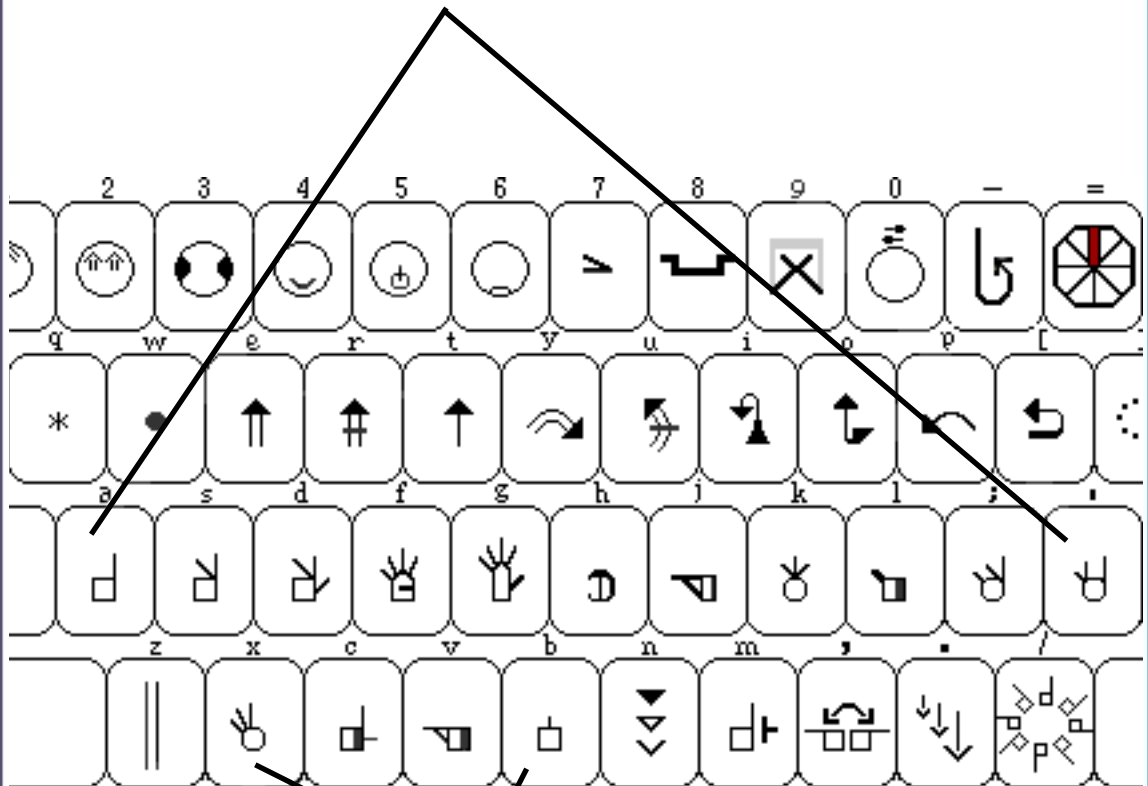

FullBody

Location

Punctuation Key

15 Hand Keys

12 Movement Keys

Dynamics

Typing SSS-2004

The International Movement-Writing Keyboard

15 Hand Keys

Extend Across Bottom 2 Rows of SSS-2004 Keyboard

Typing SSS-2004: Keys 01-15

Key names below are based on the US Keyboard.

-  **Key 01** (A Key): Index Finger
-  **Key 02** (S Key): Index-Middle Fingers
-  **Key 03** (D Key): Thumb-Index-Middle Fingers
-  **Key 04** (F Key): Four Fingers
-  **Key 05** (G Key): Five Fingers
-  **Key 06** (H Key): Claw-Cup
-  **Key 07** (J Key): Oval-Angle
-  **Key 08** (K Key): Baby Finger Down
-  **Key 09** (L Key): Baby Finger Up
-  **Key 10** (; Key): Ring Finger
-  **Key 11** (, Key): Middle Finger
-  **Key 12** (X Key): Index-Thumb Forward, Others Up
-  **Key 13** (C Key): Index-Thumb Up, Others Down
-  **Key 14** (V Key): Index-Thumb Forward, Others Down
-  **Key 15** (B Key): Thumb

Typing SSS-2004: Keys 16-28

Key names below are based on the US Keyboard.

-  **Key 16** (Q Key): Contact
-  **Key 17** (W Key): Finger Movement
-  **Key 18** (E Key): Straight Wall Plane
-  **Key 19** (R Key): Straight Diagonal Plane
-  **Key 20** (T Key): Straight Floor Plane
-  **Key 21** (Y Key): Curves Parallel Wall Plane
-  **Key 22** (U Key): Curves Hit Front Wall
-  **Key 23** (I Key): Curves Hit Ceiling
-  **Key 24** (O Key): Curves Hit Floor
-  **Key 25** (P Key): Curves Parallel Floor Plane
-  **Key 26** ([Key): Curves Hit Side Wall
-  **Key 27** (]) Key): Circular Movement
-  **Key 28** (1 Key): Brow & Eyebrows