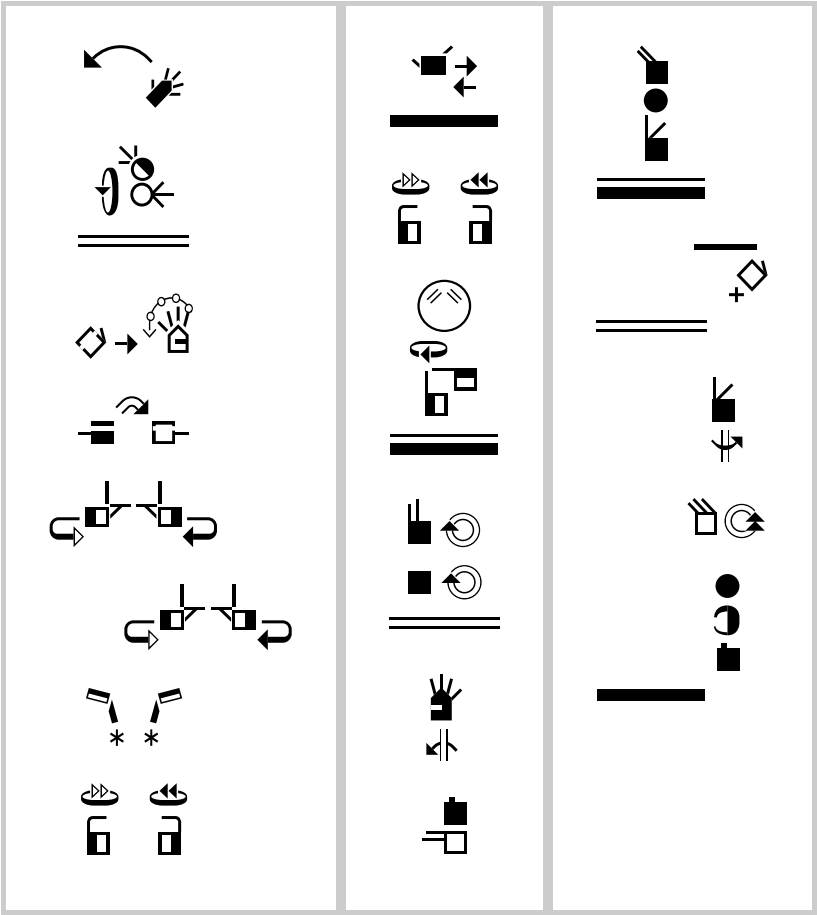

Thanksgiving

From ASL Wikipedia

A vertical sequence of ASL signs: a turkey with hands, a hand moving from the turkey to a table, a double curved line, a hand moving from the table to a turkey, and a hand moving from the table to a turkey.	A vertical sequence of ASL signs: a turkey with hands, a hand moving from the turkey to a table, a double curved line, a hand moving from the table to a turkey, and a hand moving from the table to a turkey.	A vertical sequence of ASL signs: a turkey with hands, a hand moving from the turkey to a table, a double curved line, a hand moving from the table to a turkey, and a hand moving from the table to a turkey.	A vertical sequence of ASL signs: a turkey with hands, a hand moving from the turkey to a table, a double curved line, a hand moving from the table to a turkey, and a hand moving from the table to a turkey.	A vertical sequence of ASL signs: a turkey with hands, a hand moving from the turkey to a table, a double curved line, a hand moving from the table to a turkey, and a hand moving from the table to a turkey.	A vertical sequence of ASL signs: a turkey with hands, a hand moving from the turkey to a table, a double curved line, a hand moving from the table to a turkey, and a hand moving from the table to a turkey.
--	--	--	--	--	--