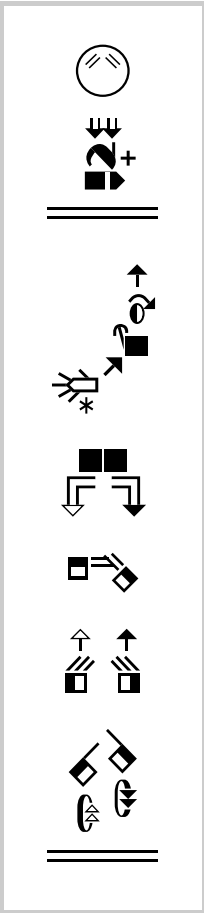

# Charles-Michel de l'Épée

From ASL Wikipedia

## Contents

- 1 Overview
- 2 The Instructional Method of Signs (signes méthodiques)
- 3 Educational legacy
- 4 Myths about Épée
- 5 Published works
- 6 References
- 7 See also

Retrieved from "[http://ase.wikipedia.wmflabs.org/w/index.php?title=Charles-Michel\\_de\\_1%27Épée&oldid=366](http://ase.wikipedia.wmflabs.org/w/index.php?title=Charles-Michel_de_1%27Épée&oldid=366)"