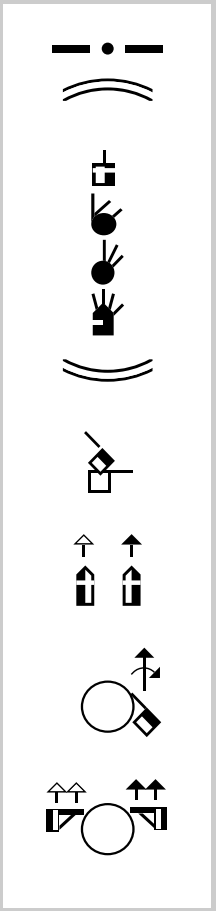

# Charles-Michel de l'Épée

From ASL Wikipedia

## Contents

- 1 Overview
- 2 The Instructional Method of Signs (signes méthodiques)
- 3 Educational legacy
- 4 Myths about Épée
- 5 Published works
- 6 References
- 7 See also

Retrieved from "[http://ase.wikipedia.wmflabs.org/w/index.php?title=Charles-Michel\\_de\\_1%27Épée&oldid=366](http://ase.wikipedia.wmflabs.org/w/index.php?title=Charles-Michel_de_1%27Épée&oldid=366)"