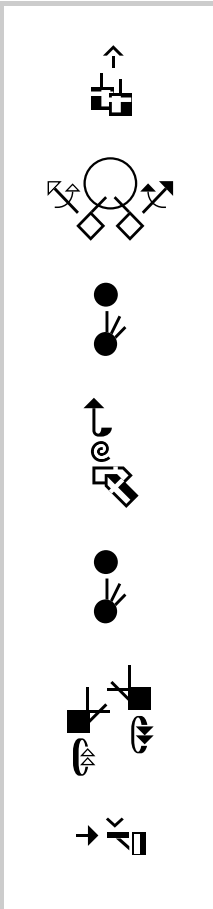

# Charles-Michel de l'Épée

From ASL Wikipedia

## Contents

- 1 Overview
- 2 The Instructional Method of Signs (signes méthodiques)
- 3 Educational legacy
- 4 Myths about Épée
- 5 Published works
- 6 References
- 7 See also

Retrieved from "[http://ase.wikipedia.wmflabs.org/w/index.php?title=Charles-Michel\\_de\\_1%27Épée&oldid=366](http://ase.wikipedia.wmflabs.org/w/index.php?title=Charles-Michel_de_1%27Épée&oldid=366)"