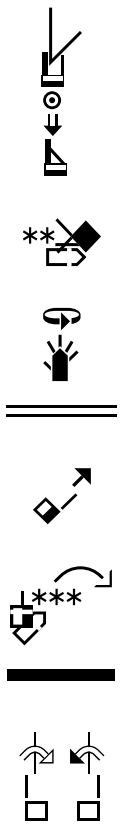

# Charles-Michel de l'Épée

From ASL Wikipedia

## Contents

- 1 Overview
- 2 The Instructional Method of Signs (signes méthodiques)
- 3 Educational legacy
- 4 Myths about Épée
- 5 Published works
- 6 References
- 7 See also

Retrieved from "[http://ase.wikipedia.wmflabs.org/w/index.php?title=Charles-Michel\\_de\\_1%27Épée&oldid=366](http://ase.wikipedia.wmflabs.org/w/index.php?title=Charles-Michel_de_1%27Épée&oldid=366)"

Category: Featured Articles

- This page was last modified on 23 July 2013, at 17:23.
- This page has been accessed 1,916 times.