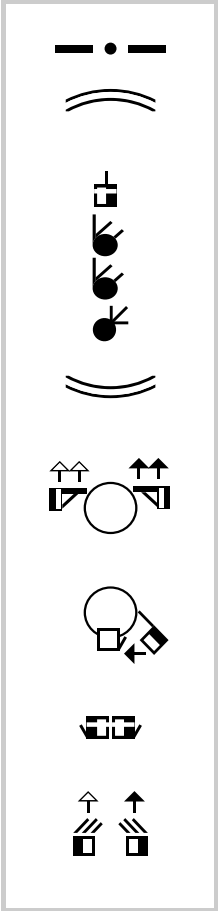

# Charles-Michel de l'Épée

From ASL Wikipedia

## Contents

- 1 Overview
- 2 The Instructional Method of Signs (signes méthodiques)
- 3 Educational legacy
- 4 Myths about Épée
- 5 Published works
- 6 References
- 7 See also

Retrieved from "[http://ase.wikipedia.wmflabs.org/w/index.php?title=Charles-Michel\\_de\\_1%27Épée&oldid=366](http://ase.wikipedia.wmflabs.org/w/index.php?title=Charles-Michel_de_1%27Épée&oldid=366)"