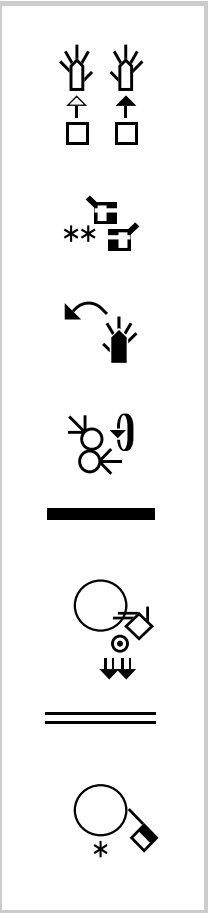

# Charles-Michel de l'Épée

From ASL Wikipedia

## Contents

- 1 Overview
- 2 The Instructional Method of Signs (signes méthodiques)
- 3 Educational legacy
- 4 Myths about Épée
- 5 Published works
- 6 References
- 7 See also

Retrieved from "[http://ase.wikipedia.wmflabs.org/w/index.php?title=Charles-Michel\\_de\\_1%27Épée&oldid=366](http://ase.wikipedia.wmflabs.org/w/index.php?title=Charles-Michel_de_1%27Épée&oldid=366)"