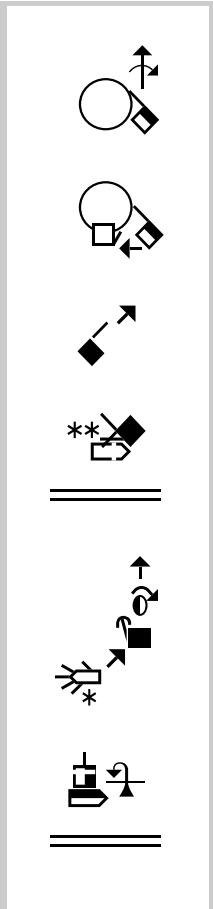

# Charles-Michel de l'Épée

From ASL Wikipedia

## Contents

- 1 Overview
- 2 The Instructional Method of Signs (signes méthodiques)
- 3 Educational legacy
- 4 Myths about Épée
- 5 Published works
- 6 References
- 7 See also

Retrieved from "[http://ase.wikipedia.wmflabs.org/w/index.php?title=Charles-Michel\\_de\\_1%27Épée&oldid=366](http://ase.wikipedia.wmflabs.org/w/index.php?title=Charles-Michel_de_1%27Épée&oldid=366)"