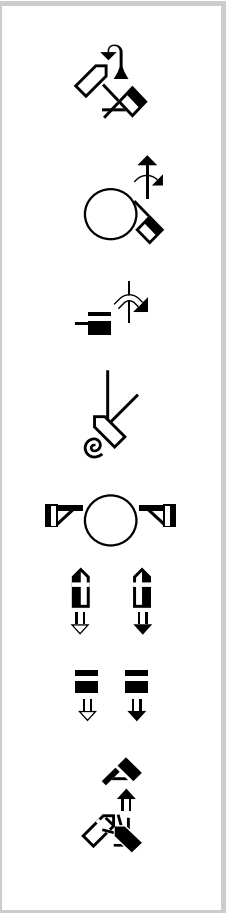

# Charles-Michel de l'Épée

From ASL Wikipedia

## Contents

- 1 Overview
- 2 The Instructional Method of Signs (signes méthodiques)
- 3 Educational legacy
- 4 Myths about Épée
- 5 Published works
- 6 References
- 7 See also

Retrieved from "[http://ase.wikipedia.wmflabs.org/w/index.php?title=Charles-Michel\\_de\\_1%27Épée&oldid=366](http://ase.wikipedia.wmflabs.org/w/index.php?title=Charles-Michel_de_1%27Épée&oldid=366)"