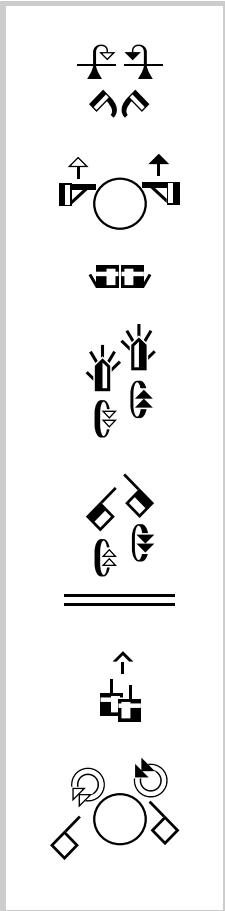

# Charles-Michel de l'Épée

From ASL Wikipedia

## Contents

- 1 Overview
- 2 The Instructional Method of Signs (signes méthodiques)
- 3 Educational legacy
- 4 Myths about Épée
- 5 Published works
- 6 References
- 7 See also

Retrieved from "[http://ase.wikipedia.wmflabs.org/w/index.php?title=Charles-Michel\\_de\\_1%27Épée&oldid=366](http://ase.wikipedia.wmflabs.org/w/index.php?title=Charles-Michel_de_1%27Épée&oldid=366)"

Category: Featured Articles

- This page was last modified on 23 July 2013, at 17:23.
- This page has been accessed 1,916 times.