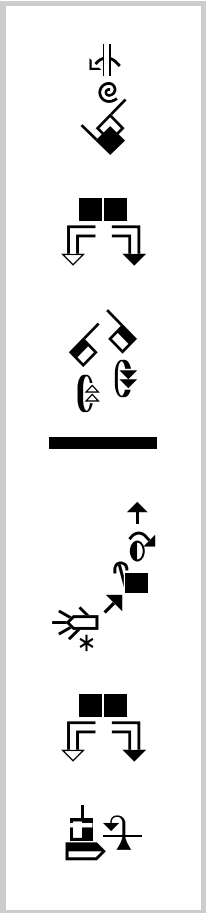

# Charles-Michel de l'Épée

From ASL Wikipedia

## Contents

- 1 Overview
- 2 The Instructional Method of Signs (signes méthodiques)
- 3 Educational legacy
- 4 Myths about Épée
- 5 Published works
- 6 References
- 7 See also

Retrieved from "[http://ase.wikipedia.wmflabs.org/w/index.php?title=Charles-Michel\\_de\\_1%27Épée&oldid=366](http://ase.wikipedia.wmflabs.org/w/index.php?title=Charles-Michel_de_1%27Épée&oldid=366)"

Category: Featured Articles

- This page was last modified on 23 July 2013, at 17:23.
- This page has been accessed 1,916 times.