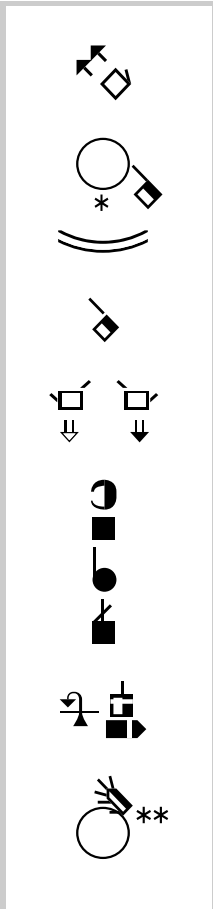

CA School for the Deaf, Riverside

From ASL Wikipedia

Handwritten text: **Handwritten text**

Handwritten text: **Handwritten text**

Retrieved from "http://ase.wikipedia.wmflabs.org/w/index.php?title=CA_School_for_the_Deaf,_Riverside&oldid=418"

- This page was last modified on 26 September 2013, at 19:14.
- This page has been accessed 21 times.