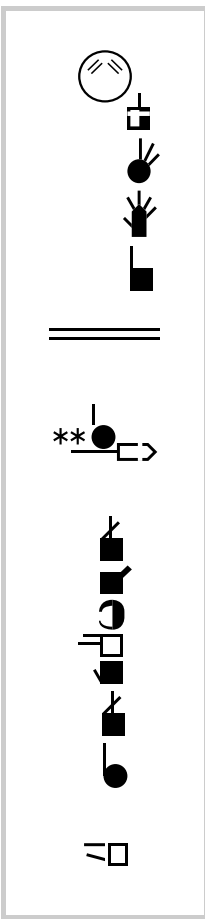

CA School for the Deaf, Riverside

From ASL Wikipedia

Handwritten text: **Handwritten text**

Handwritten text: **Handwritten text**

Retrieved from "http://ase.wikipedia.wmflabs.org/w/index.php?title=CA_School_for_the_Deaf,_Riverside&oldid=418"

- This page was last modified on 26 September 2013, at 19:14.
- This page has been accessed 21 times.